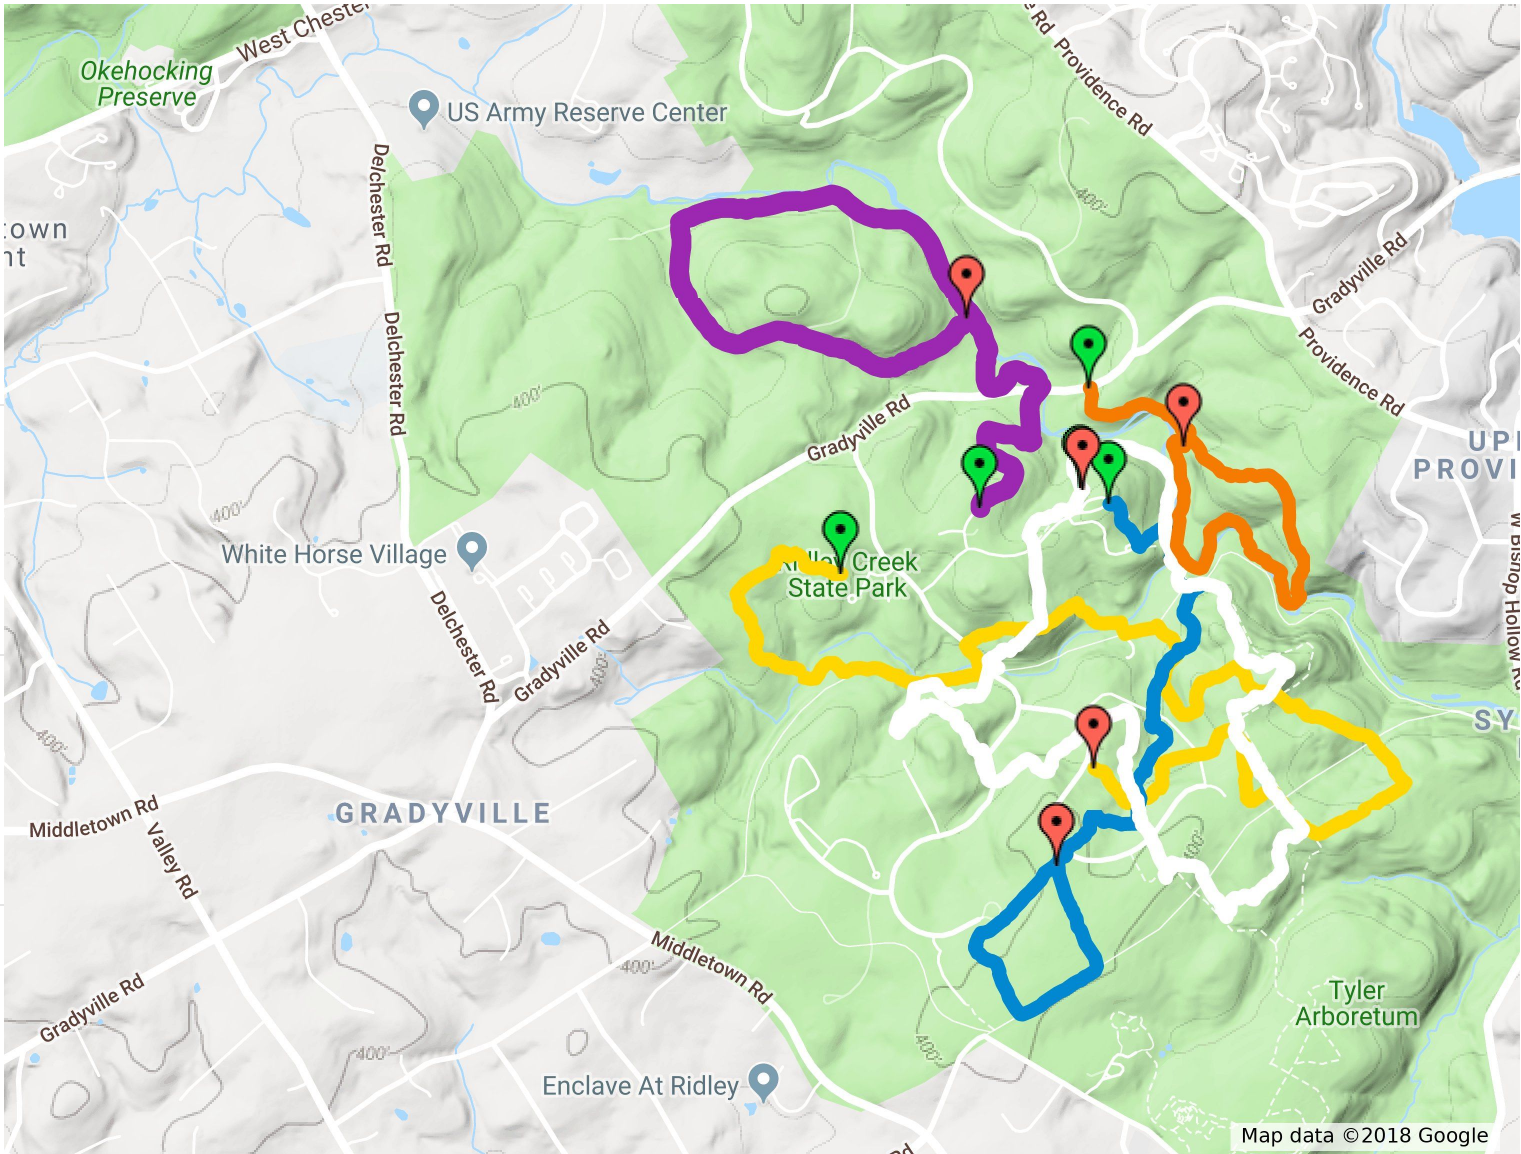

Ridley Creek State Park Trails

YELLOW TRAIL.gpx

- 📍 Start of YELLOW TRAIL:33:02 PM
- 📍 End of YELLOW TRAIL:33:02 PM
- 👤 YELLOW TRAIL:33:02 PM

BLUE TRAIL.gpx

- 📍 Start of BLUE TRAIL
- 📍 End of BLUE TRAIL
- 👤 BLUE TRAIL

WHITE TRAIL.gpx

- 📍 Start of WHITE TRAIL
- 📍 End of WHITE TRAIL
- 👤 WHITE TRAIL

ORANGE TRAIL.gpx

- 📍 Start of ORANGE TRAIL
- 📍 End of ORANGE TRAIL
- 👤 ORANGE TRAIL

Designated trails in Ridley Creek State Park

EQUESTRIAN.gpx

- 📍 Start of EQUESTRIAN
- 📍 End of EQUESTRIAN